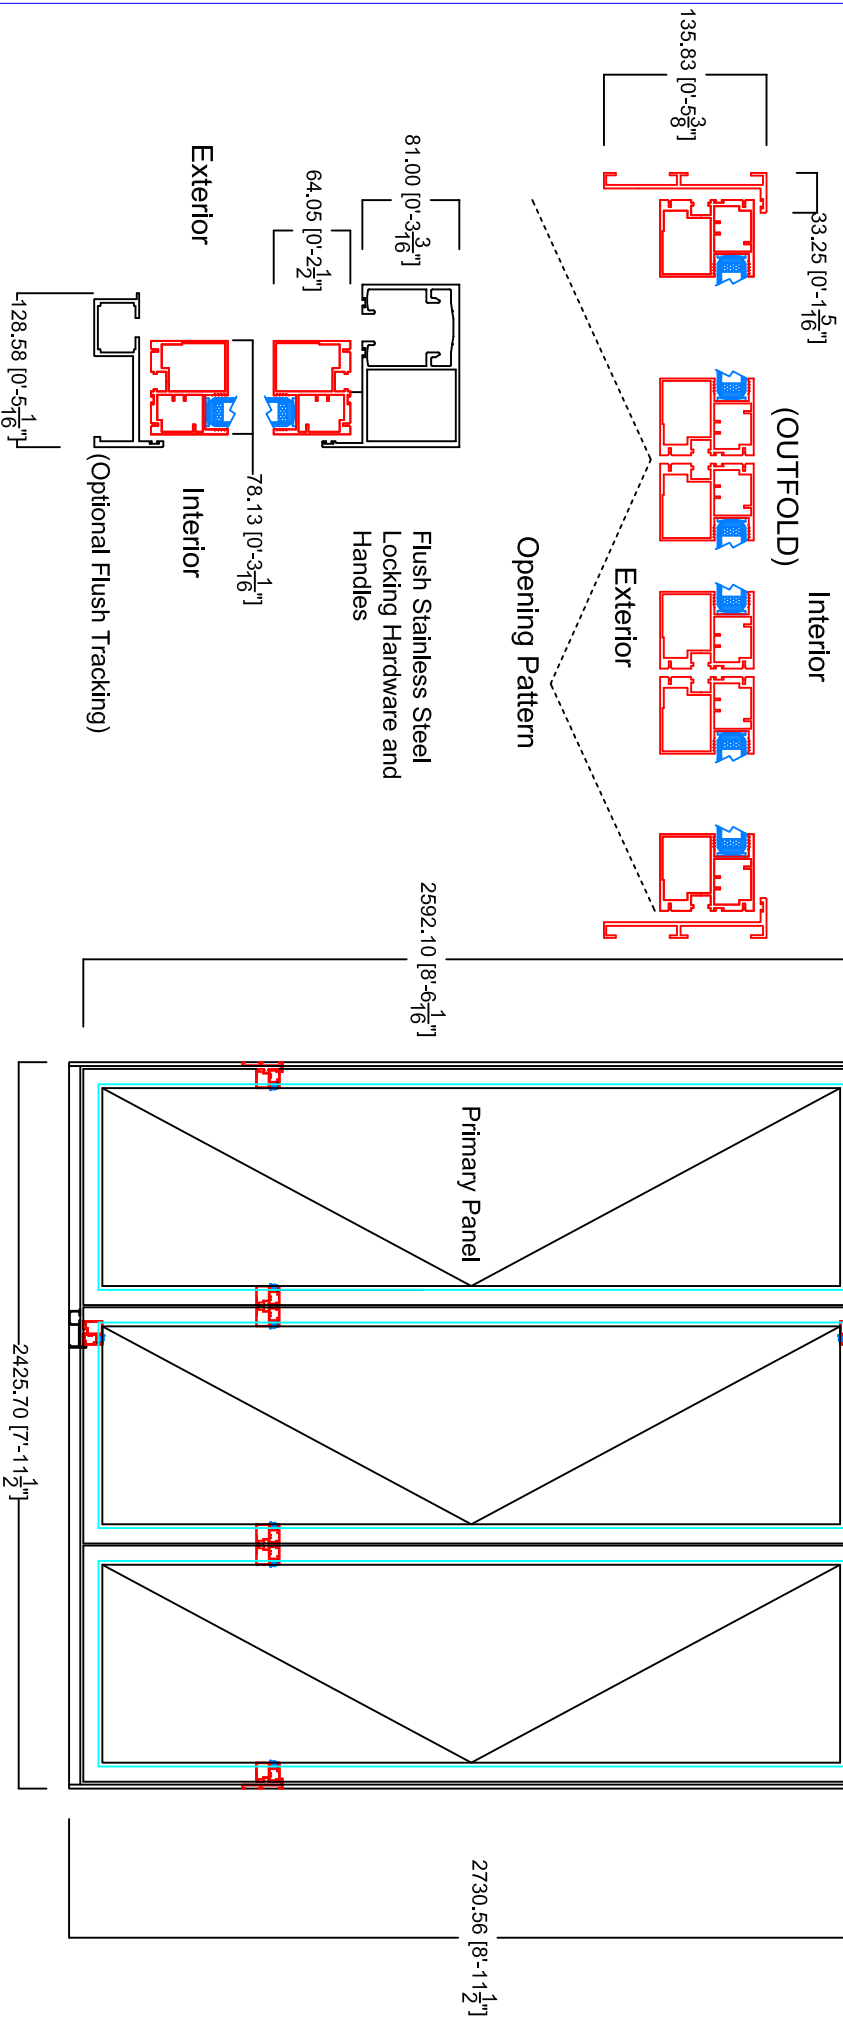

PROJECT: Malibu Series

DATE: 7-24-09

VERSION: 1

Malibu Folding Doors and Folding Wall Systems

Viewed from Exterior

Standard Center E4 Stainless
 Steel Rollers and Hinges

Customer Signature

X

NOTES
 measurements in. mm [in"]

REFERENCE: NA

DRAWING: 1