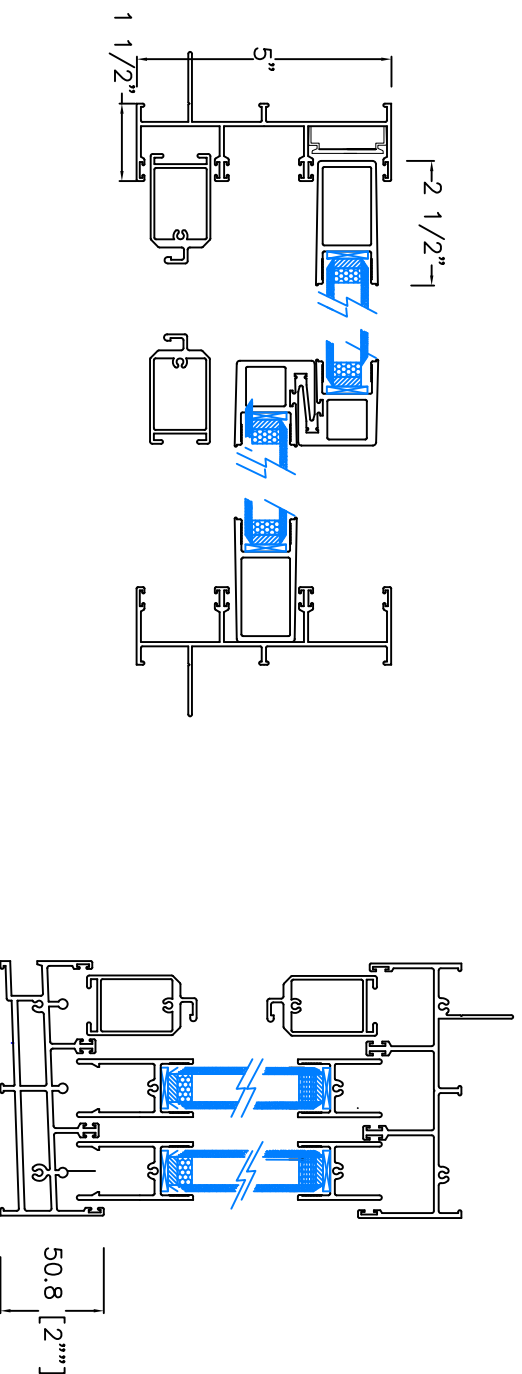

# Aluminum Multislide XO A Series South Beach 3 Track sliding door with Heavy Duty sliding screen Installation Detail Sheet

## Top Track

**Designed for severe weather window and door applications**

**Use only qualified experienced installation professionals.  
Installation must be square - level and plumb. NO EXCEPTIONS!**

- NOTE:
1. All windows and doors viewed from inside.
  2. All dimensions are in mm unless otherwise mentioned.
  3. Only written dimensions to be followed.
  4. Handle level of all door is 1005mm.
  5. Dashed line indicates outswing and real line indicates inswing.

Version :

Designed :

Checked :

Scale :

Drawing NO.: 1AS XO with screen  
Zinich sill